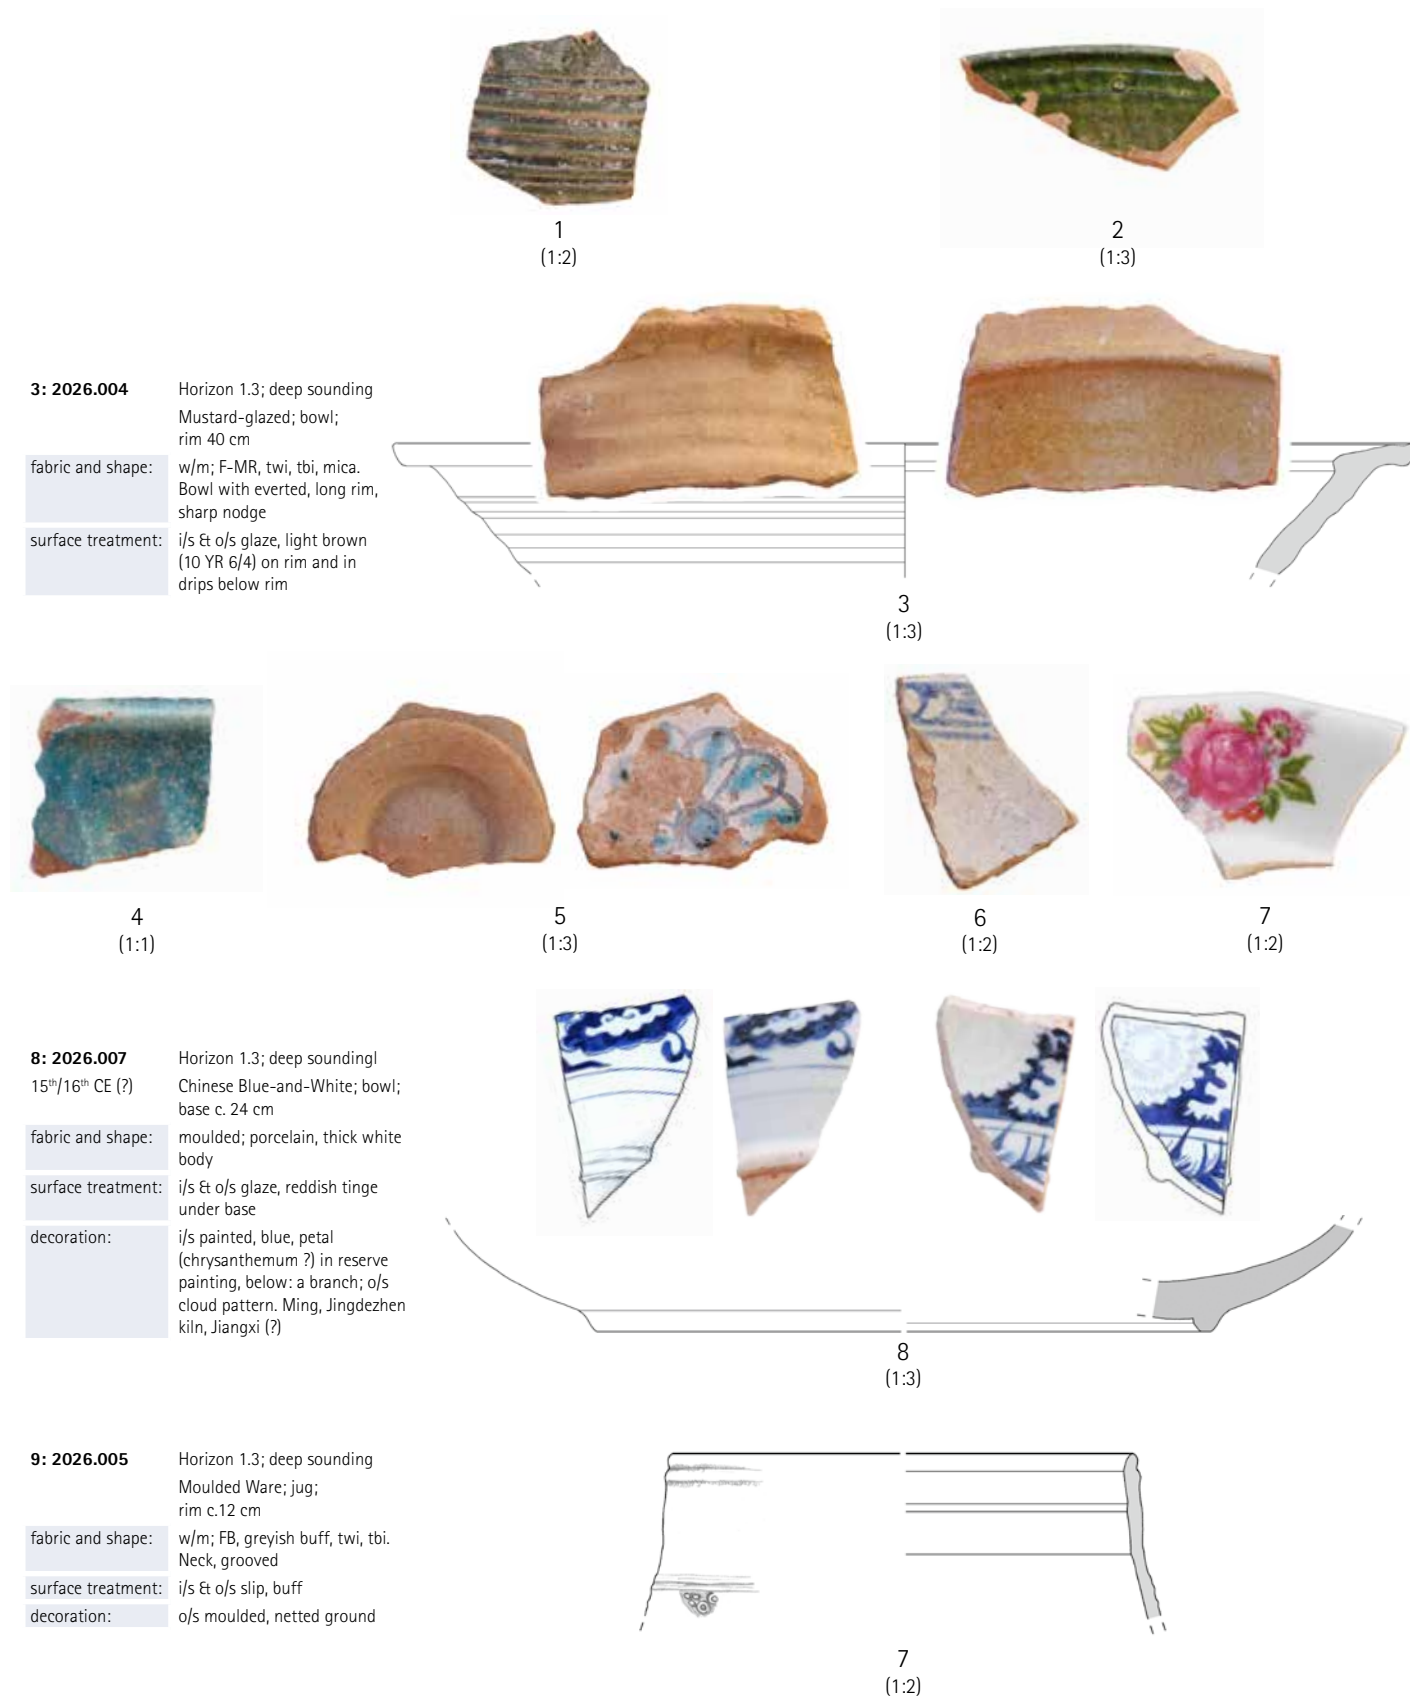

Trench 2 – Pottery Catalogue

1: 2031.001 Horizon 1.2; deep sounding Plain Ware; bowl; rim 36 cm

fabric/shape: w/m, rim added; MO (5 YR 7/6), mwi, some large white incl., much mica, sandy. Deep bowl with pinched rim

surface treatment: i/s glaze (transparent), turquoise; o/s 2 cm over rim

decoration: i/s painted black; i/s diamond diaper rim, dense floral scrollwork, both with dots

remarks: sloppily painted decoration with thick lines

Pl. 138 Pottery from deep sounding, Horizon 1, Niveau 2 (lowest levels with pottery), Units 2029 (no. 2); 2031 (no. 1), and Niveau 2, Unit 2029/2030 (no. 3)

Nos. 1; 2: plain earthenware bowls.

No. 3: Turquoise-glazed earthenware bowl with black underglaze decoration

Pl. 139 Pottery from Horizon 1, Niveau 3, Units 2026 (nos. 2; 3; 5; 7-9) and 2027 (nos. 1; 4; 6)

Nos. 1; 2 (2027, 2026): thin-walled, green-glazed pot with relief decoration and grooves, and bowl; no. 3: mustard-glazed bowl;
no. 4: turquoise-glazed frit body, c. 13th century; no. 5: black-and-turquoise underglaze; no. 6: blue underglaze, 16th century (?); no. 7: enamelled
porcelain, 18th/19th century (?); no. 8: Chinese porcelain, c. 15th/16th century (?), Ming, Yingdezhen kiln; no. 9: neck of moulded jug