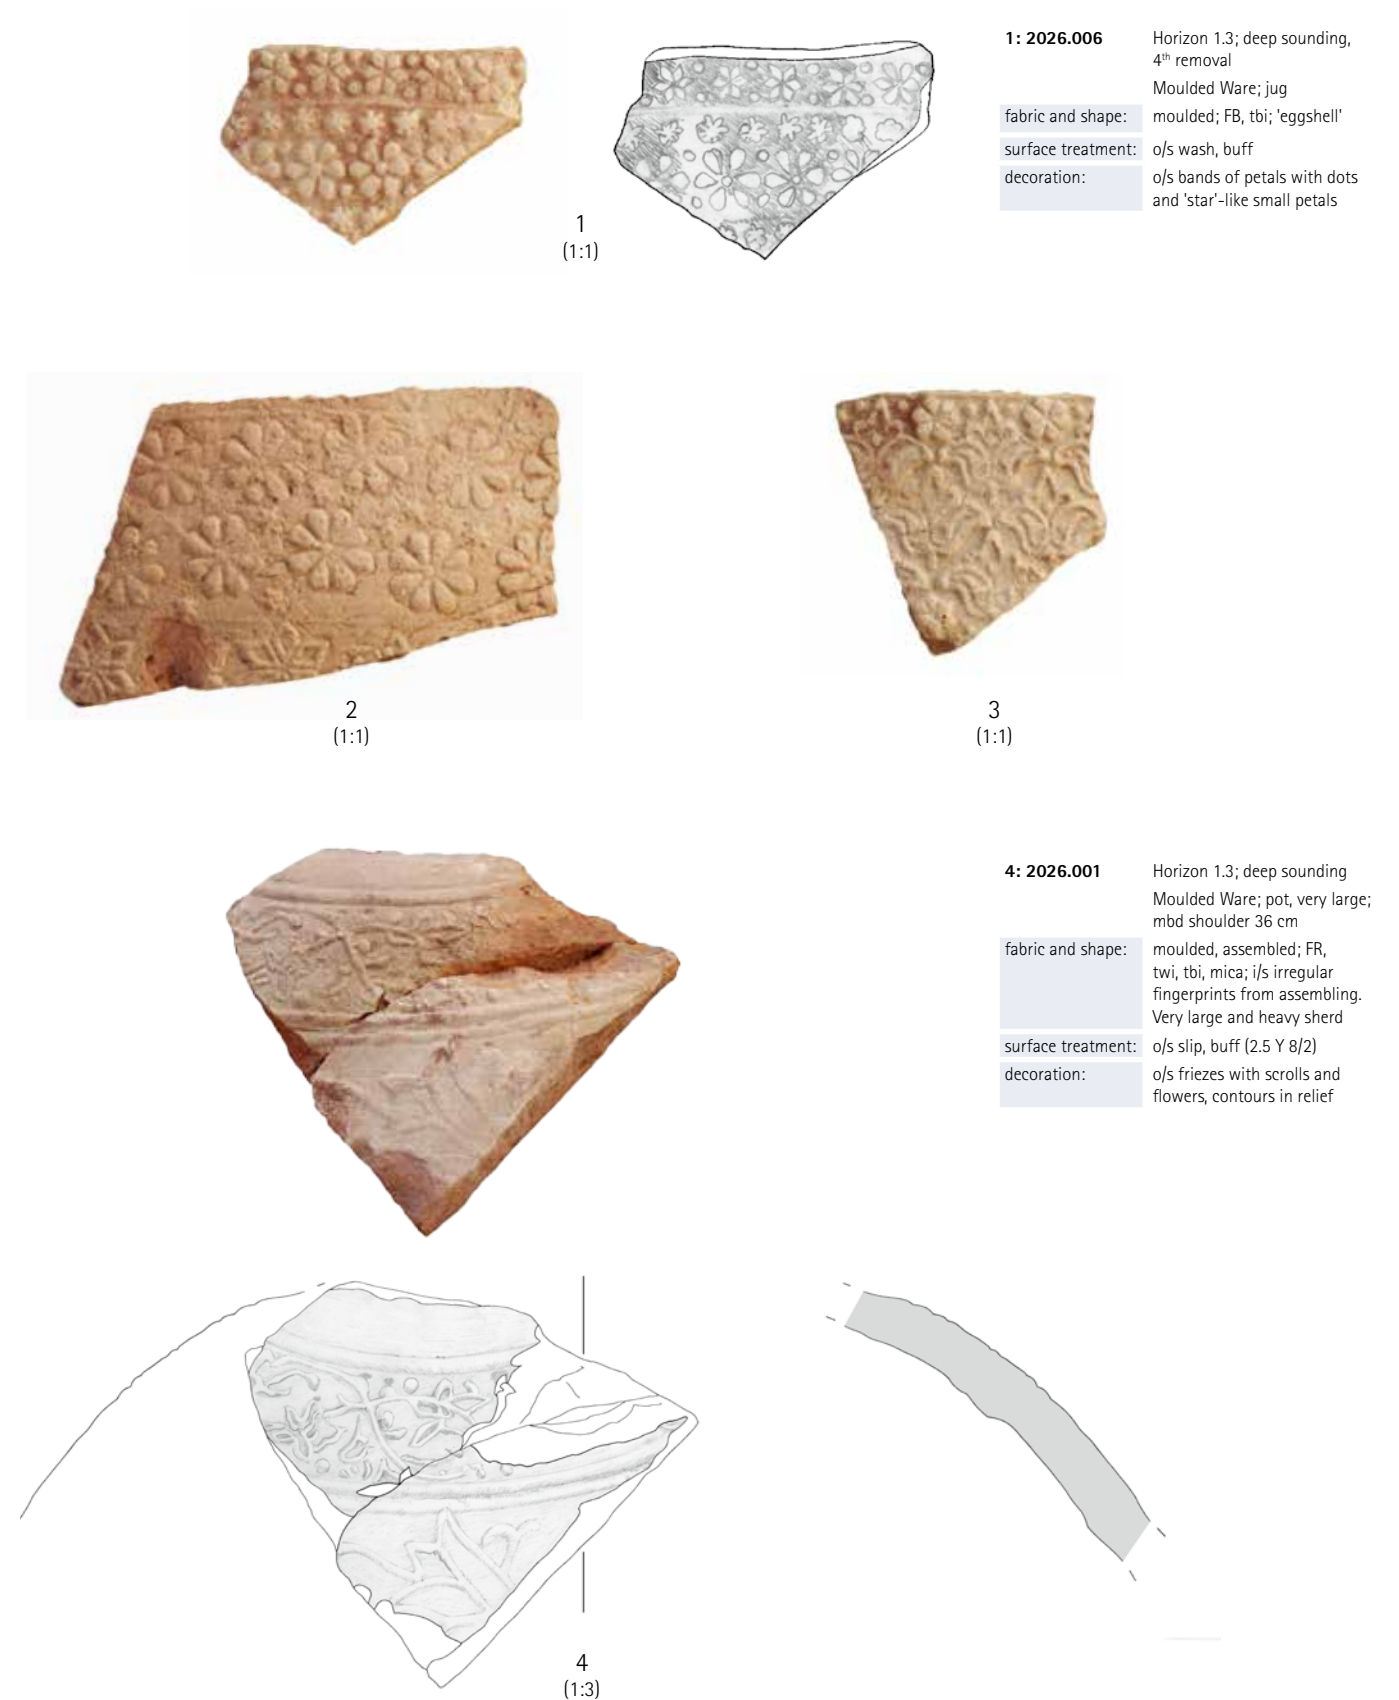

Trench 2 – Pottery Catalogue

1: 2031.001 Horizon 1.2; deep sounding Plain Ware; bowl; rim 36 cm

fabric/shape: w/m, rim added; MO (5 YR 7/6), mwi, some large white incl., much mica, sandy. Deep bowl with pinched rim

surface treatment: i/s glaze (transparent), turquoise; o/s 2 cm over rim

decoration: i/s painted black; i/s diamond diaper rim, dense floral scrollwork, both with dots

remarks: sloppily painted decoration with thick lines

Pl. 138 Pottery from deep sounding, Horizon 1, Niveau 2 (lowest levels with pottery), Units 2029 (no. 2); 2031 (no. 1), and Niveau 2, Unit 2029/2030 (no. 3)

Nos. 1; 2: plain earthenware bowls.

No. 3: Turquoise-glazed earthenware bowl with black underglaze decoration

Pl. 139 Pottery from Horizon 1, Niveau 3, Units 2026 (nos. 2; 3; 5; 7-9) and 2027 (nos. 1; 4; 6)

Nos. 1; 2 (2027, 2026): thin-walled, green-glazed pot with relief decoration and grooves, and bowl; no. 3: mustard-glazed bowl;
no. 4: turquoise-glazed frit body, c. 13th century; no. 5: black-and-turquoise underglaze; no. 6: blue underglaze, 16th century (?); no. 7: enamelled
porcelain, 18th/19th century (?); no. 8: Chinese porcelain, c. 15th/16th century (?), Ming, Yingdezhen kiln; no. 9: neck of moulded jug