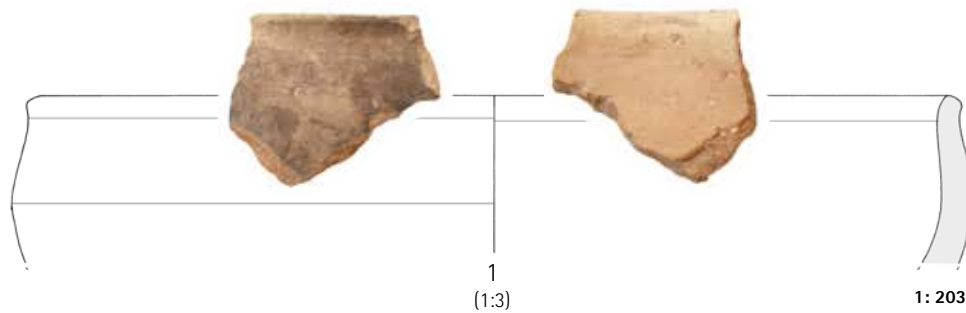

Trench 2 – Pottery Catalogue

1: 2031.001 Horizon 1.2; deep sounding Plain Ware; bowl; rim 36 cm

fabric/shape: w/m, rim added; MO (5 YR 7/6), mwi, some large white incl., much mica, sandy. Deep bowl with pinched rim

surface treatment: o/s slip, thin black, brushed

2: 2029.001 Horizon 1.2; deep sounding Plain Ware; bowl; rim 26 cm

fabric and shape: w/m, o/s carved; FO (5 YR 7/6), tbi, twi, mica, some lime, gritty. Conical carinated bowl, vertical upper part, round lip

surface treatment: i/s & o/s slip, buff (7.5 YR 8/1)

3
(1:4)

3: 2029/2030.1 Horizon 1.2; deep sounding; see Fig. 31

16th/17th (?) CE Black-under-turquoise; bowl; rim 39 cm

fabric and shape: w/m; FR, tbi, twi; Convex bowl with flaring rim, ring base

surface treatment: i/s glaze (transparent), turquoise; o/s 2 cm over rim

decoration: i/s painted black; i/s diamond diaper rim, dense floral scrollwork, both with dots

remarks: sloppily painted decoration with thick lines